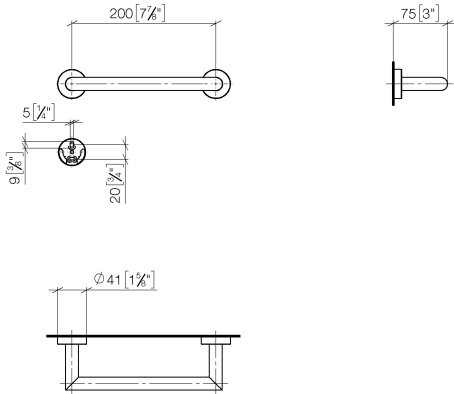

83 020 979

- gauge 200 mm
- width 240mm
- height 40 mm
- rosette Ø 40 mm
- 75mm projection

Fits: LISSÉ, META

	Chrome	83 020 979-00
	Brushed Platinum	83 020 979-06
	Dark Chrome	83 020 979-19
	Light Gold	83 020 979-26
	Brushed Light Gold	83 020 979-27
	Matte Black	83 020 979-33
	Brushed Bronze	83 020 979-42
	Brushed Champagne (22kt Gold)	83 020 979-46
	Champagne (22kt Gold)	83 020 979-47
	Brushed Chrome	83 020 979-93
	Brushed Dark Platinum	83 020 979-99

83 020 979

mm [inches]

83 020 979

Parts for other finishes can be found here: Brushed Platinum

Spare parts list

No.	Item Number	Name	Quantity used	Delivery time
1	05 28 22 545 00-00	holder	1	10
2	08 27 97 502-00	rosette	2	10
3	08 30 11 517 90	ring	2	2
4	08 17 97 560 90	holder	2	2
5	05 30 31 025 00 90	fixing set	2	2
6	08 17 97 501 07	holder	2	2